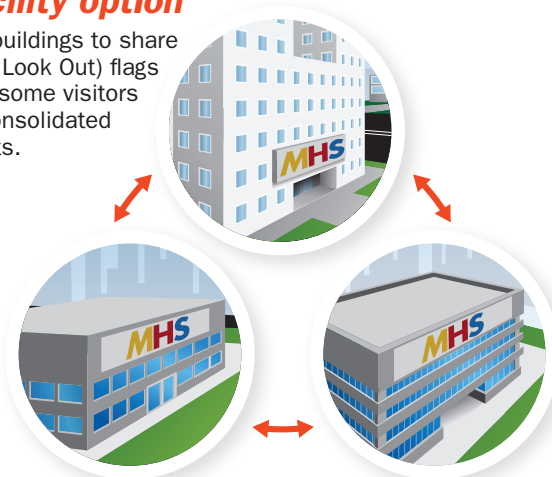

Contact tracing

- 4 Collect visitors' phone numbers or email addresses when they sign in.

Flag alerts

For returning visitors who were involved in prior incidents.

High quality photos

Visitor photos from eVisitor Software are automatically cropped and print clear and crisp for easy identification.

Multi-facility option

Link all your buildings to share BOLO (Be On Look Out) flags about troublesome visitors and create consolidated activity reports.

Custom dropdown menu

Categorize visitors however you want.