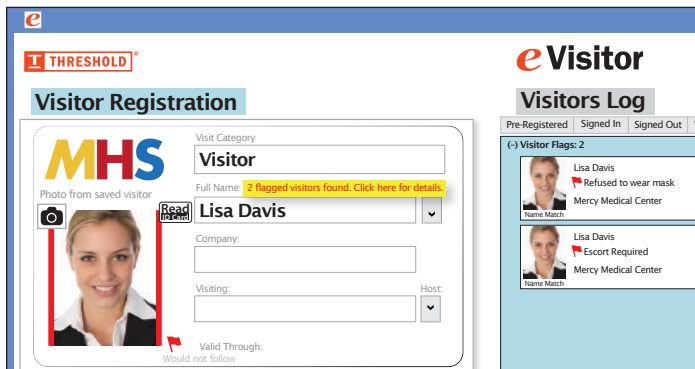

Turbo Driver's License Scanner

5

Photo Driver's License Scanner

4

Camera with stand

Choose the Expiring badge style that is best for you.

TAB-Expiring

TANDEM-Expiring

FULL-Expiring

ASK FOR A SOFTWARE DEMO.

eVisitor Software Special Features

Track and limit visitors

Know how many visitors are in your building and where they are by:

- 1 The exact room a visitor asks to visit and who is there now
- 2 All rooms in your building and how many visitors are in each
- 3 The total number of visitors in your building

Contact tracing

- 4 Collect visitors' phone numbers or email addresses when they sign in.

Flag alerts

For returning visitors who were involved in prior incidents.

High quality photos

Visitor photos from eVisitor Software are automatically cropped and print clear and crisp for easy identification.

Multi-facility option

Link all your buildings to share BOLO (Be On Look Out) flags about troublesome visitors and create consolidated activity reports.

Custom dropdown menu

Categorize visitors however you want.