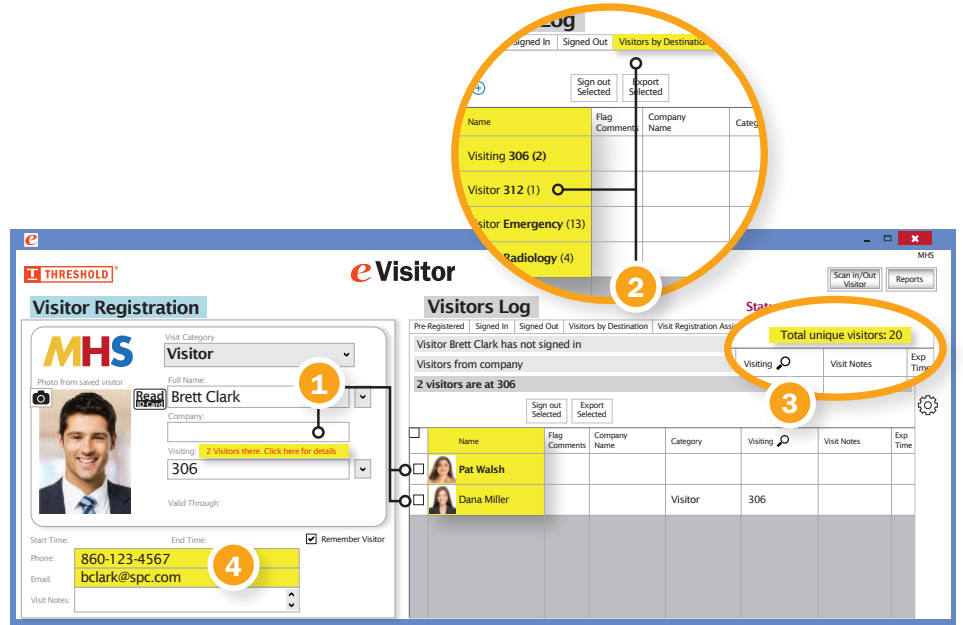

Turbo Driver's License Scanner

5

Photo Driver's License Scanner

4

Camera with stand

Choose the Expiring badge style that is best for you.

TAB-Expiring

TANDEM-Expiring

FULL-Expiring

ASK FOR A SOFTWARE DEMO.

eVisitor Software Special Features

Track and limit visitors

Know how many visitors are in your building and where they are by:

- 1 The exact room a visitor asks to visit and who is there now
- 2 All rooms in your building and how many visitors are in each
- 3 The total number of visitors in your building

Contact tracing

- 4 Collect visitors' phone numbers or email addresses when they sign in.

Flag alerts

For returning visitors who were involved in prior incidents.

High quality photos

Visitor photos from eVisitor Software are automatically cropped and print clear and crisp for easy identification.

Multi-facility option

Link all your buildings to share BOLO (Be On Look Out) flags about troublesome visitors and create consolidated activity reports.

Custom dropdown menu

Categorize visitors however you want.