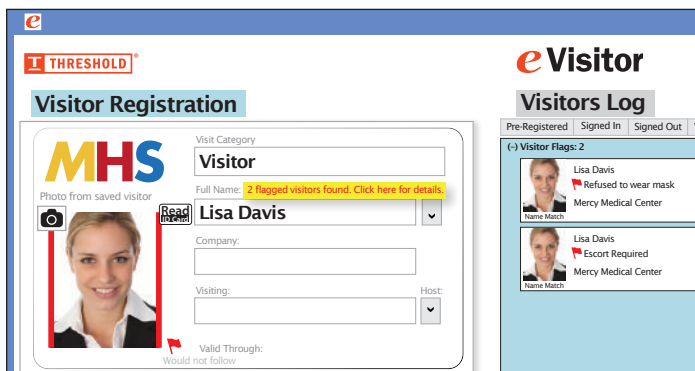

Turbo Driver's License Scanner

5

Photo Driver's License Scanner

4

Camera with stand

Choose the Expiring badge style that is best for you.

TAB-Expiring

TANDEM-Expiring

FULL-Expiring

ASK FOR A SOFTWARE DEMO.

eVisitor Software Special Features

Track and limit visitors

Know how many visitors are in your building and where they are by:

- 1 The exact room a visitor asks to visit and who is there now
- 2 All rooms in your building and how many visitors are in each
- 3 The total number of visitors in your building

Contact tracing

- 4 Collect visitors' phone numbers or email addresses when they sign in.

Flag alerts

For returning visitors who were involved in prior incidents.

High quality photos

Visitor photos from eVisitor Software are automatically cropped and print clear and crisp for easy identification.

Multi-facility option

Link all your buildings to share BOLO (Be On Look Out) flags about troublesome visitors and create consolidated activity reports.

Custom dropdown menu

Categorize visitors however you want.