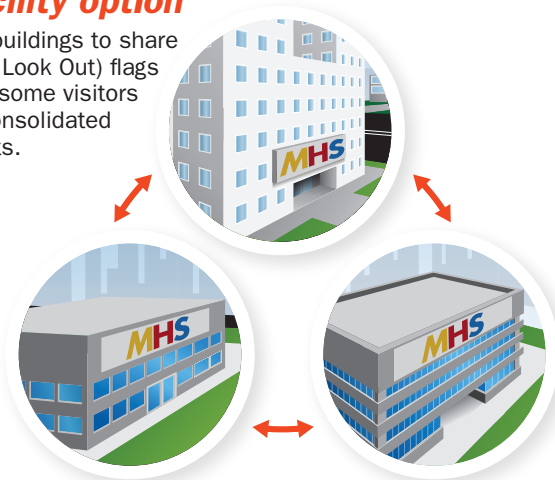

Contact tracing

- 4 Collect visitors' phone numbers or email addresses when they sign in.

Flag alerts

For returning visitors who were involved in prior incidents.

High quality photos

Visitor photos from eVisitor Software are automatically cropped and print clear and crisp for easy identification.

Multi-facility option

Link all your buildings to share BOLO (Be On Look Out) flags about troublesome visitors and create consolidated activity reports.

Custom dropdown menu

Categorize visitors however you want.