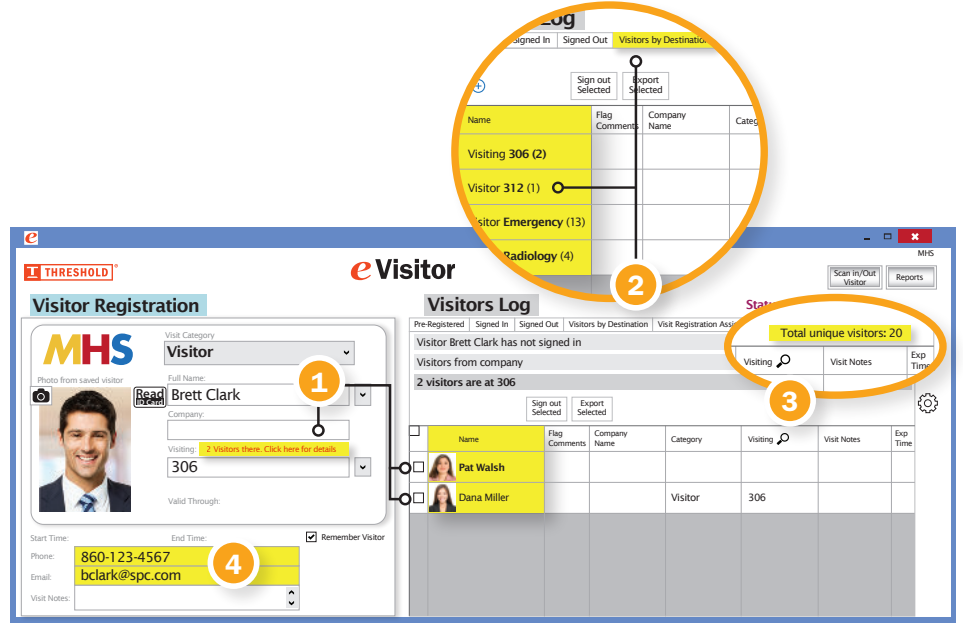

Epson® C4000 Color Printer

Turbo Driver's License Scanner

Gemalto Photo Driver's License Reader

Logitech® Camera with stand

Choose the Expiring badge style that is best for you.

TAB-Expiring

TANDEM-Expiring

FULL-Expiring

ASK FOR A SOFTWARE DEMO.

eVisitor Software Special Features

Track and limit visitors

Know how many visitors are in your building and where they are by:

- 1 The exact room a visitor asks to visit and who is there now
- 2 All rooms in your building and how many visitors are in each
- 3 The total number of visitors in your building

Contact tracing

- 4 Collect visitors' phone numbers or email addresses when they sign in.

Flag alerts

For returning visitors who were involved in prior incidents.

High quality photos

Visitor photos from eVisitor Software are automatically cropped and print clear and crisp for easy identification.

Multi-facility option

Link all your buildings to share BOLO (Be On Look Out) flags about troublesome visitors and create consolidated activity reports.

Custom dropdown menu

Categorize visitors however you want.