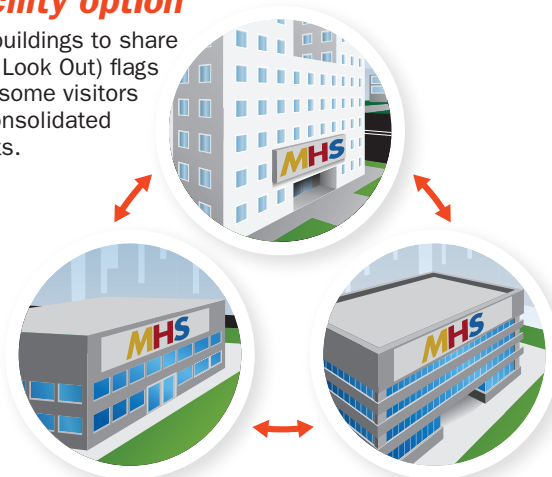

Contact tracing

- 4 Collect visitors' phone numbers or email addresses when they sign in.

Flag alerts

For returning visitors who were involved in prior incidents.

High quality photos

Visitor photos from eVisitor Software are automatically cropped and print clear and crisp for easy identification.

Multi-facility option

Link all your buildings to share BOLO (Be On Look Out) flags about troublesome visitors and create consolidated activity reports.

Custom dropdown menu

Categorize visitors however you want.