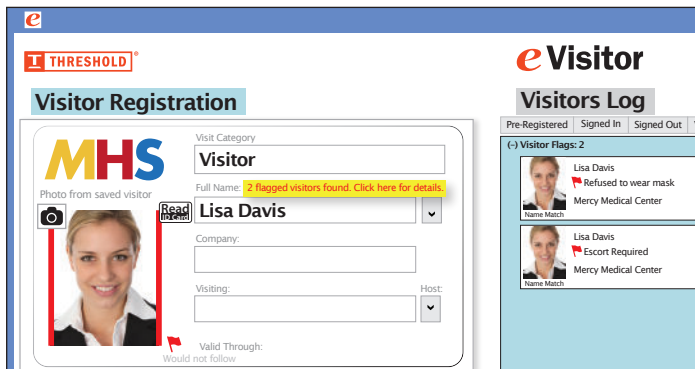

Epson® C4000 Color Printer

Turbo Driver's License Scanner

Gemalto Photo Driver's License Reader

Logitech® Camera with stand

Choose the Expiring badge style that is best for you.

TAB-Expiring

TANDEM-Expiring

FULL-Expiring

ASK FOR A SOFTWARE DEMO.

eVisitor Software Special Features

Track and limit visitors

Know how many visitors are in your building and where they are by:

- 1 The exact room a visitor asks to visit and who is there now
- 2 All rooms in your building and how many visitors are in each
- 3 The total number of visitors in your building

Contact tracing

- 4 Collect visitors' phone numbers or email addresses when they sign in.

Flag alerts

For returning visitors who were involved in prior incidents.

High quality photos

Visitor photos from eVisitor Software are automatically cropped and print clear and crisp for easy identification.

Multi-facility option

Link all your buildings to share BOLO (Be On Look Out) flags about troublesome visitors and create consolidated activity reports.

Custom dropdown menu

Categorize visitors however you want.