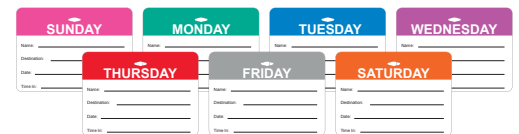

Day of the Week Badges

Visitor Badges That Keep Your Facility Clean and Secure.

The Challenge: Improper Disposal of Visitor Badges

Adhesive badges can sometimes be disposed of improperly (stuck on walls, doors, equipment). This can create extra cleanup and make facilities look untidy.

The Solution: Threshold Day of the Week Badges

Attaches with a Clip – making it easy to read and ensuring staff can quickly confirm visitor is authorized.

Color-Coded by Day – Ensures badges are valid only for the current day, strengthening security.

Write-On Fields – Simple sign-in for visitors.

Cleaner for Facilities – No more sticky residue, no more mess.

Why it works:

- **Improves security** with daily color rotation.
- Keeps your facility **professional and welcoming**.
- **Supports cleanliness** standards by eliminating adhesive waste

Available Options:

Weekday Package: Includes 500 of each weekday; Monday – Friday (2,500 badges total). Perfect for schools and businesses that only badge visitors during the workweek. Colors as shown. Clips sold separately.

SKU VDOW-5DAY | 4 1/8" x 3 3/8" paper badge | **$285** per package

Full Week Package: Includes 500 of each day Sunday - Saturday (3,500 badges total). Ideal for hospitals and healthcare facilities, entertainment venues, retail operations, etc. that badge every day of the week. Colors as shown. Clips sold separately.

SKU VDOW-7DAY | 4 1/8" x 3 3/8" paper badge | **$386** per package

Day of the Week: You choose exactly which day(s) you want.

One day/one color per pack of 500. Great for places that badge on select days only. Colors as shown. Clips sold separately.

SKU VDOW-500 | 4 1/8" x 3 3/8" paper badge | **$60** per pack of 500

Plastic Pivot Clip