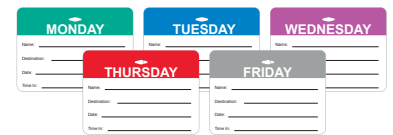

Available Options:

Weekday Package: Includes 500 of each weekday; Monday – Friday (2,500 badges total). Perfect for schools and businesses that only badge visitors during the workweek. Colors as shown. Clips sold separately.

SKU VDOW-5DAY | 4 1/8" x 3 3/8" paper badge | **$285** per package

Full Week Package: Includes 500 of each day Sunday - Saturday (3,500 badges total). Ideal for hospitals and healthcare facilities, entertainment venues, retail operations, etc. that badge every day of the week. Colors as shown. Clips sold separately.

SKU VDOW-7DAY | 4 1/8" x 3 3/8" paper badge | **$386** per package