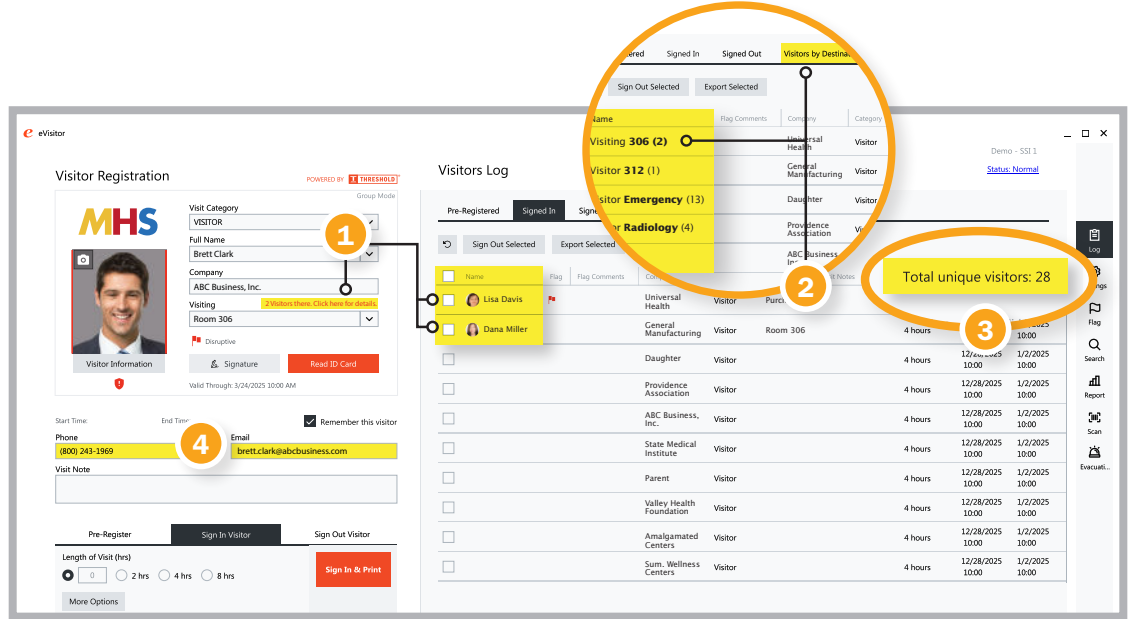

4 Logitech® Camera with stand

7 IDSnap Driver's License Reader

**Choose the Expiring badge style that is best for you.**

TAB-Expiring

TANDEM-Expiring

FULL-Expiring

# eVisitor Software Special Features

## Track and limit visitors

Know how many visitors are in your building and where they are by:

- 1 The exact room a visitor asks to visit and who is there now
- 2 All rooms in your building and how many visitors are in each
- 3 The total number of visitors in your building

## Contact tracing

- 4 Collect visitors' phone numbers or email addresses when they sign in.