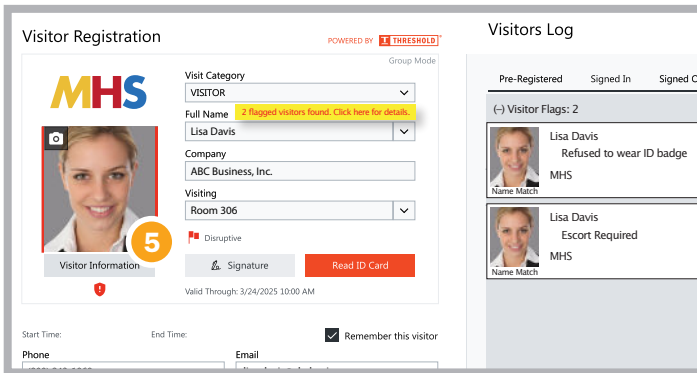

Flag alerts

1. 5 Flag alerts to mark visitors requiring attention. A Red Flag prevents badge from printing for added security.